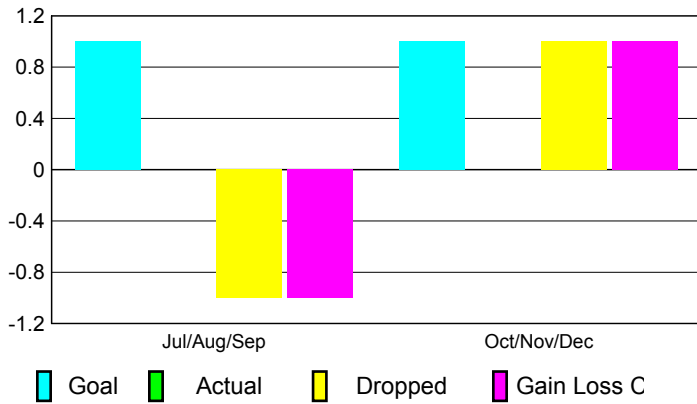

2010-2011 GMT Reports for District (or Undistricted) **District LD 6**

GMT: **Mr. Edisson Karnopp**

Location: **BRAZIL**

GMT CA: **3**

CLUBS

**Club Results
2010-2011**

**Clubs
2009-2010**

Month	New Club Goal	Actual New Clubs	Actual Dropped Clubs	Gain/Loss of Clubs	Gain/Loss of Clubs
Jul/Aug/Sep	1	0	-1	-1	0
Oct/Nov/Dec	1	0	1	1	0
Totals	2	0	0	0	0

Club Results 2010-2011

Goal, New, Dropped, Gain/Loss

Comparison of Club Gain/Loss

Current Year Compared to the Previous Year

YTD Status Quo Clubs 2010-2011

Status Quo Clubs Compared to Status Quo Members

MEMBERSHIP