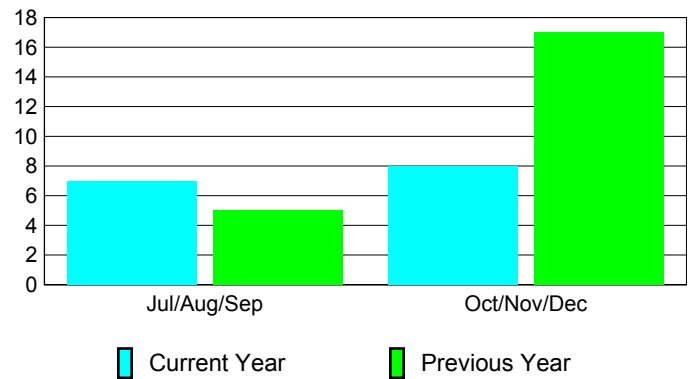

**Membership Results
2010-2011**

**Membership
2009-2010**

Month	Net Memb Goal	Actual New Memb	Actual Dropped Memb	Gain/Loss of Memb	Gain/Loss of Memb
Jul/Aug/Sep	0	57	-50	7	5
Oct/Nov/Dec	20	36	-28	8	17
Totals	20	93	-78	15	22

Membership Results 2010-2011

Goal, New, Dropped, Gain/Loss

Comparison of Membership Gain/Loss

Current Year Compared to the Previous Year

Gender Comparison 2010-2011